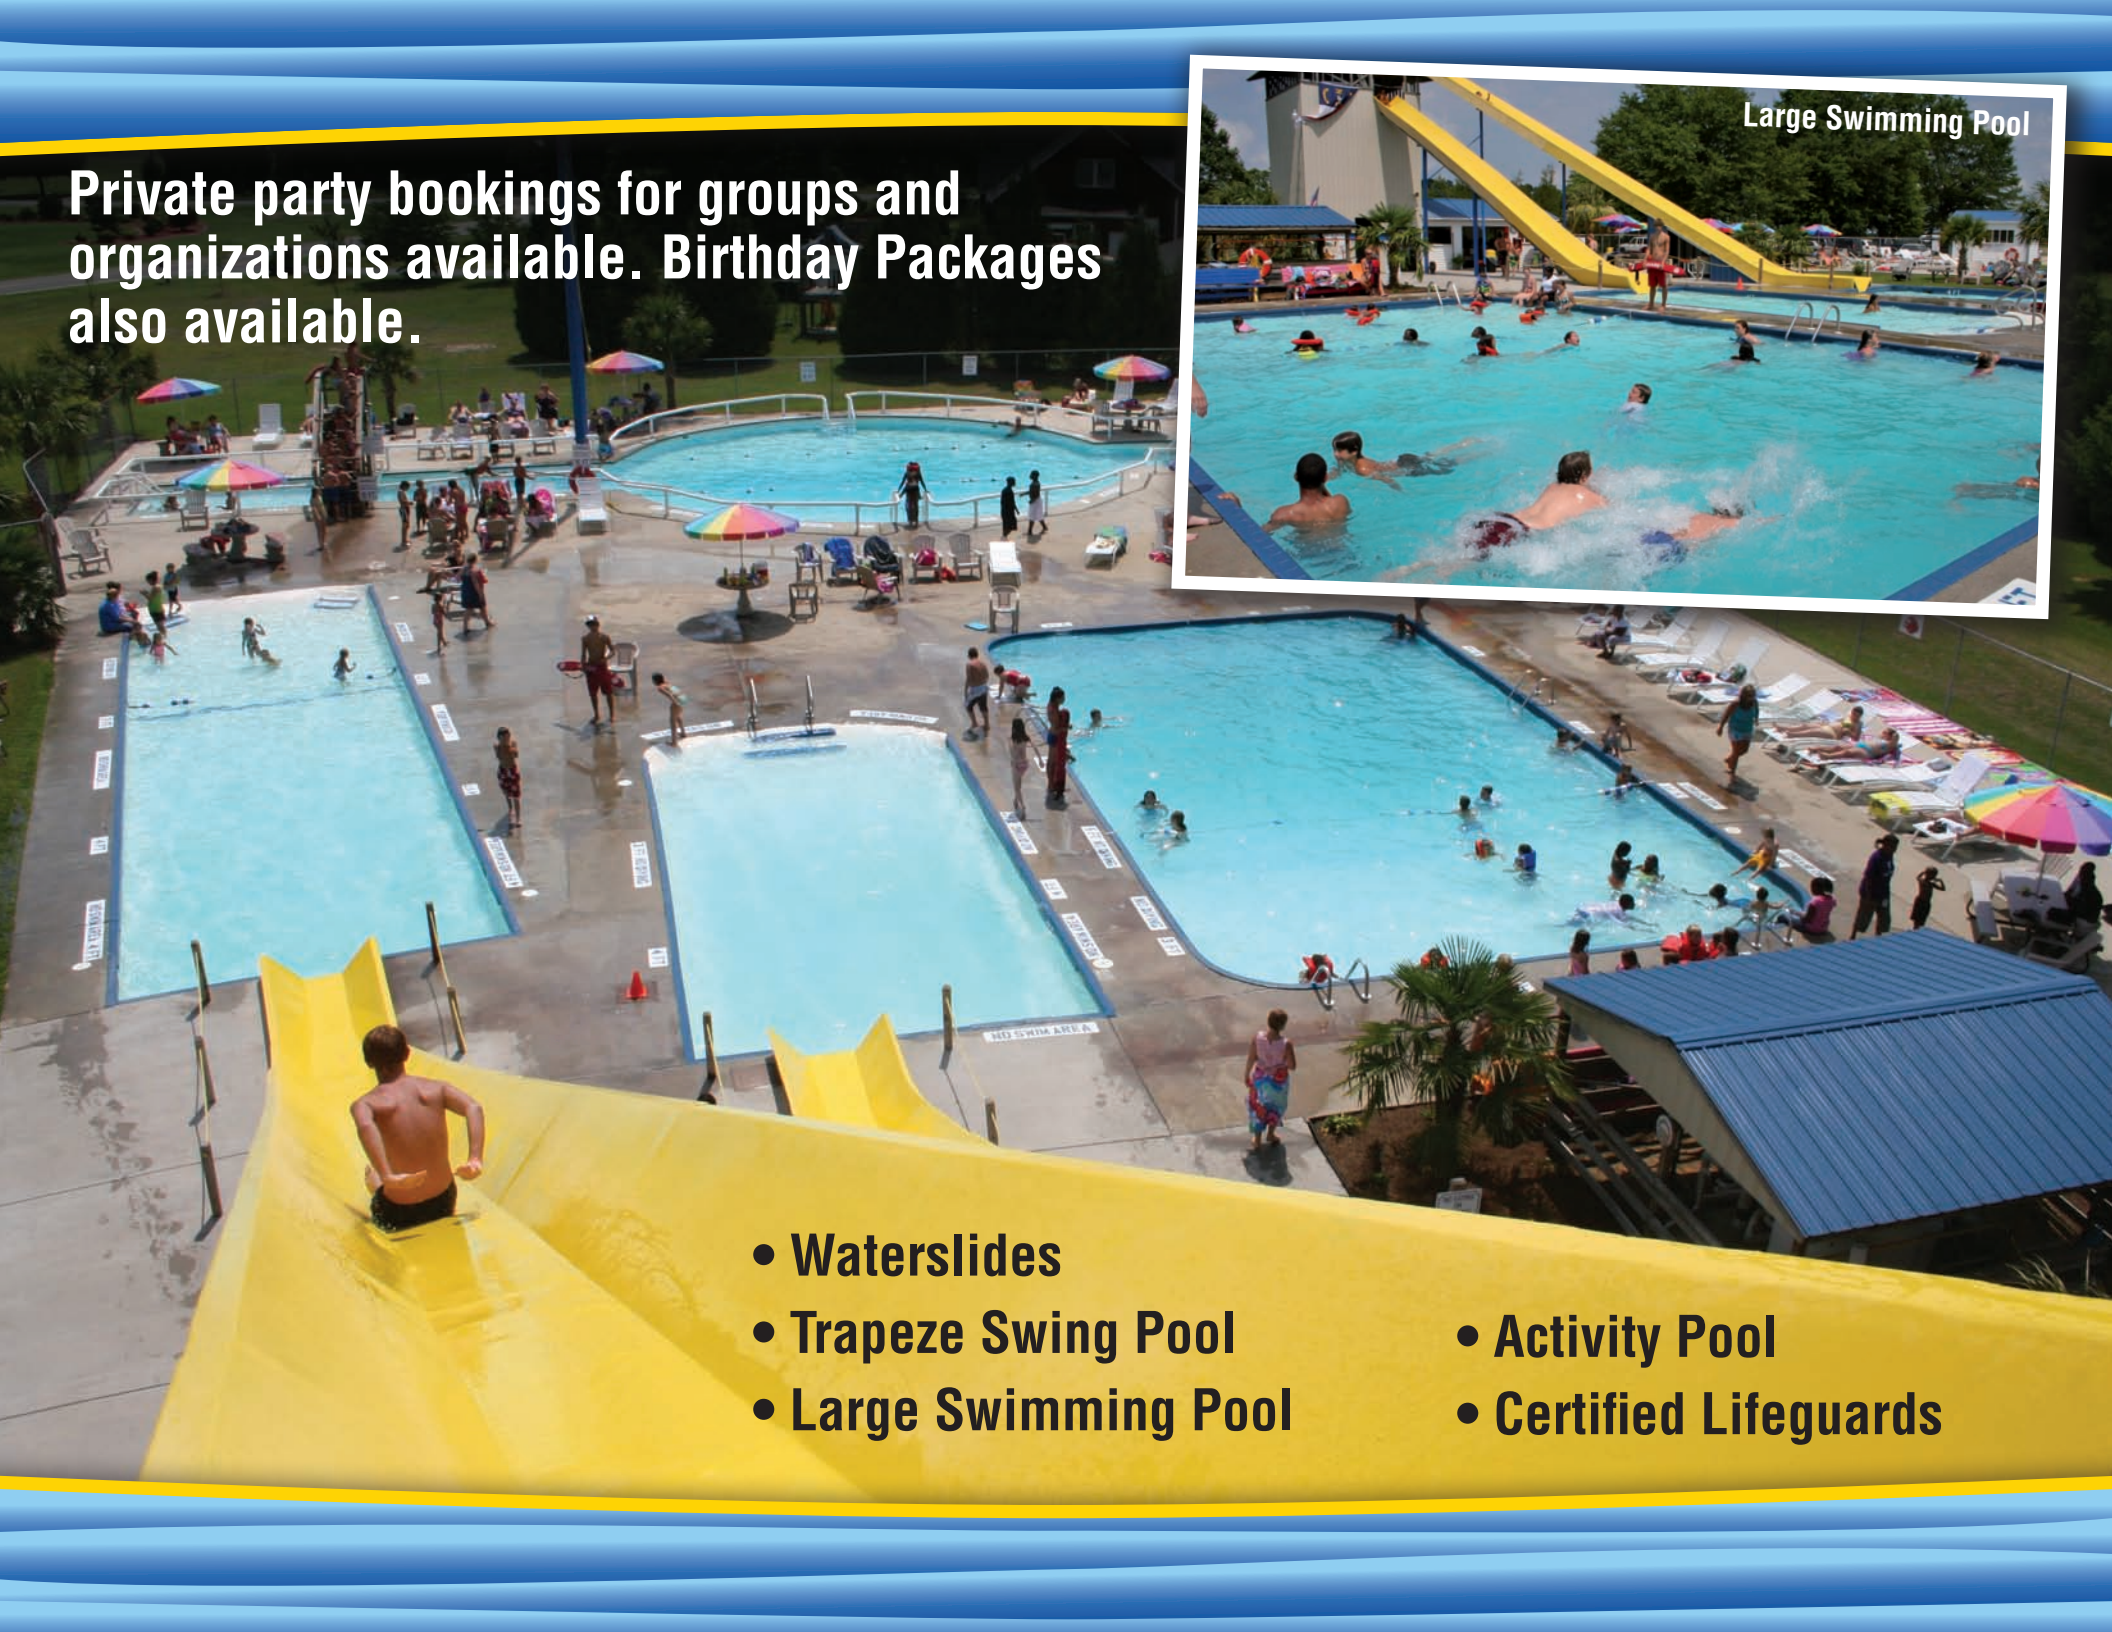

Open Memorial Day Weekend through Labor Day

**HOURS OF OPERATION**

Mon. - Sat. 10am-5pm Sun. 1pm-5pm

**ADMISSION PRICES**

Full Day Pass - \$9  
 Half Day Passes Available  
 10am-12:30pm or 1pm-5pm  
 Half Day Rates: Weekday - \$6 Weekend - \$7

*Clean, family atmosphere with swimming fun for all ages!*

**WEST WATER PARK**

1160 Strawberry Branch Rd.  
 Kinston, NC 28504  
 (252) 520-WEST  
[www.westwaterpark.com](http://www.westwaterpark.com)

**Private party bookings for groups and organizations available. Birthday Packages also available.**

- Waterslides
- Trapeze Swing Pool
- Activity Pool
- Large Swimming Pool
- Certified Lifeguards