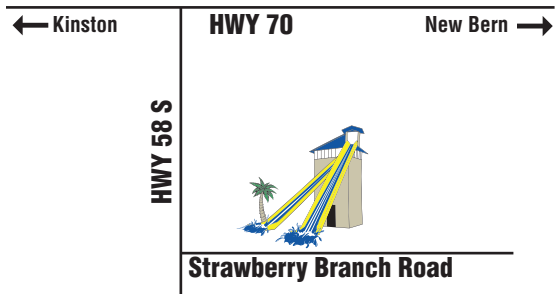

Trapeze Swing Pool

Activity Pool

**DIRECTIONS:** Take Hwy 70 E toward New Bern. Turn right on Hwy 58 S by Lenoir Community College. Go 2 miles on Hwy 58 S. Turn left on Strawberry Branch Road. The water park is on the left.